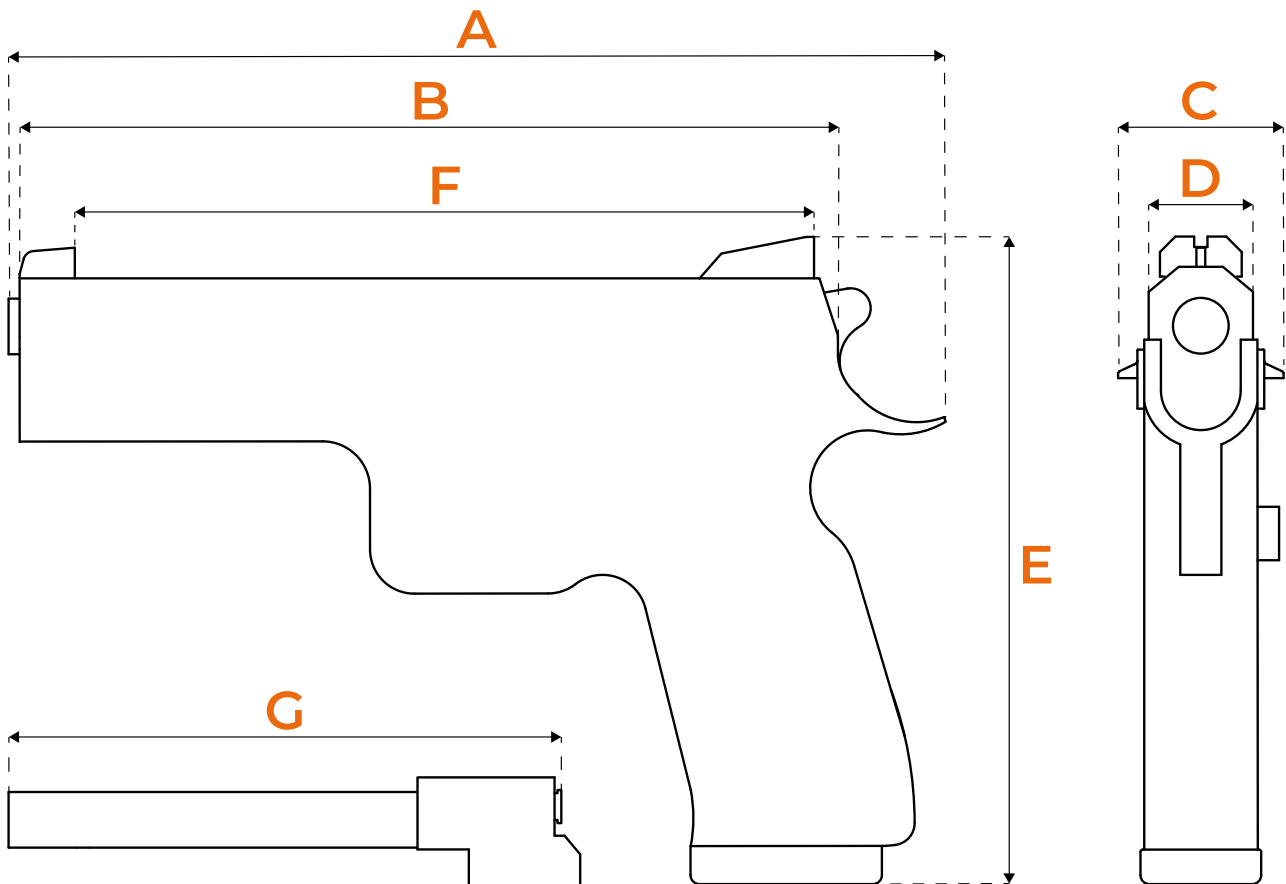

KMR L-02

EMIQ

SPECIFICATION

A Overall length	261 mm | 10.3 in
B Slide length	172 mm | 6.8 in
C Overall width	85 mm | 3.3 in
D Slide width	26 mm | 1 in
E Overall height	169 mm | 6.7 in
F Sight line	N/A
G Barrel length	127 mm | 5 in

Caliber:

9x19, 9x21

Magazine capacity:

19+1 / 26+1

System:

SA

Weight:

without magazine

1260 g | 44 oz

Weight:

with empty magazine

1350 g | 48 oz

Trigger pull:

< 13.5 N

Disclaimer: Technical Data are rounded and do not reflect tolerances - they may be altered without notice! Subject to technical changes.

[instagram.com/kmr_arms](https://www.instagram.com/kmr_arms)

[facebook.com/kmrarms](https://www.facebook.com/kmrarms)

sales@kmrarms.com

www.kmrarms.com