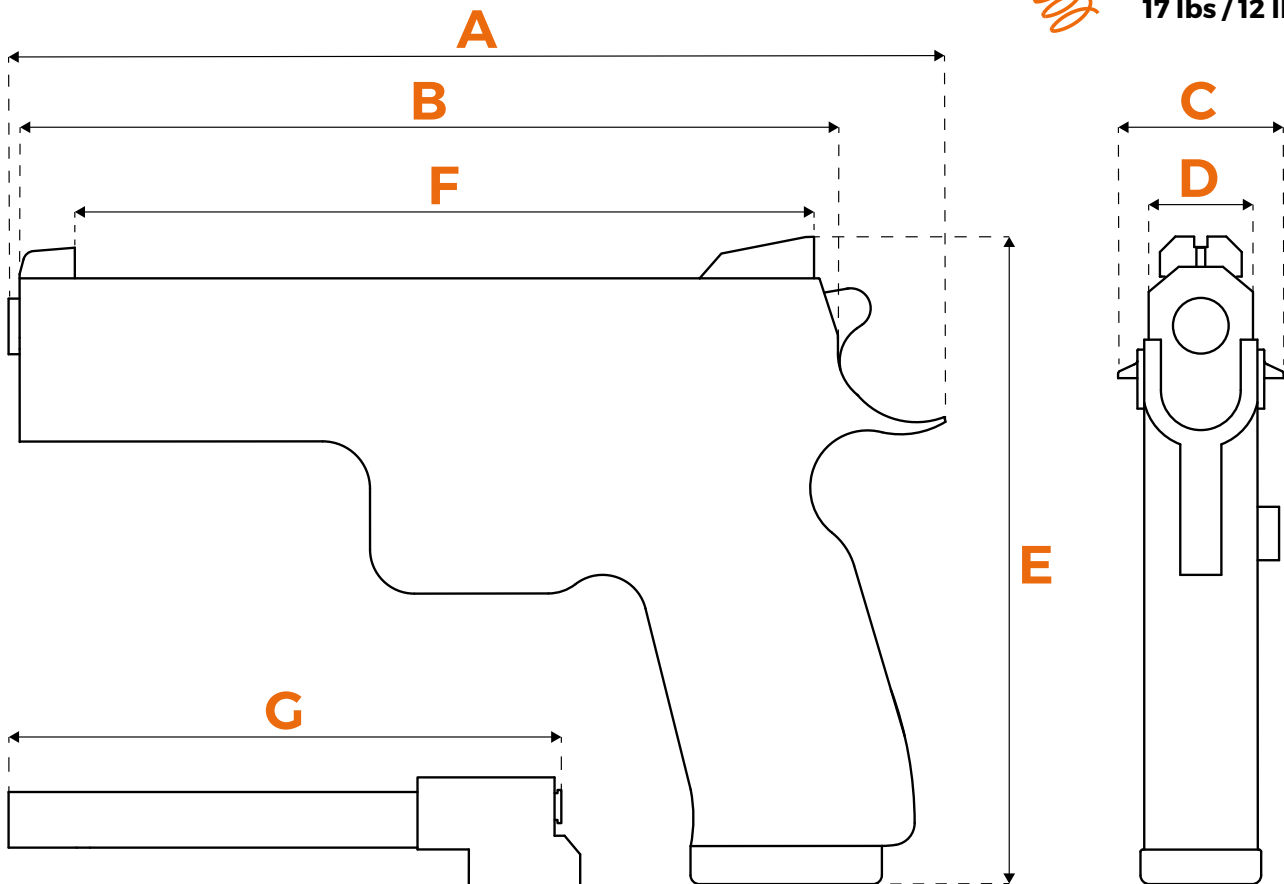

KMR W-02

CUDA X

SPECIFICATION

A Overall length	246 mm | 9.7 in
B Slide length	220 mm | 8.7 in
C Overall width	39 mm | 1.5 in
D Slide width	25 mm | 1 in
E Overall height	144 mm | 5.7 in
F Sight line	203 mm | 8 in
G Barrel length	152 mm | 6 in

Caliber:

9x19 / 9x21

Magazine capacity:

17 rounds

System:

SA

Weight:

without magazine

1175 g | 41,5 oz

Weight:

with empty magazine

1265 g | 44,6 oz

Trigger pull:

< 13.5 N

Springs:

main spring / recoil spring

17 lbs / 12 lbs

Disclaimer: Technical Data are rounded and do not reflect tolerances - they may be altered without notice! Subject to technical changes.

Packaging Content:

magazine 3pcs, cleaning kit, KMR oil, barrel mounting tool, main spring 14 lbs, recoil springs 11 lbs, 13 lbs, buffer set, hex keys, threadlocker

[instagram.com/kmr_arms](https://www.instagram.com/kmr_arms)

[facebook.com/kmrarms](https://www.facebook.com/kmrarms)

sales@kmrarms.com

www.kmrarms.com