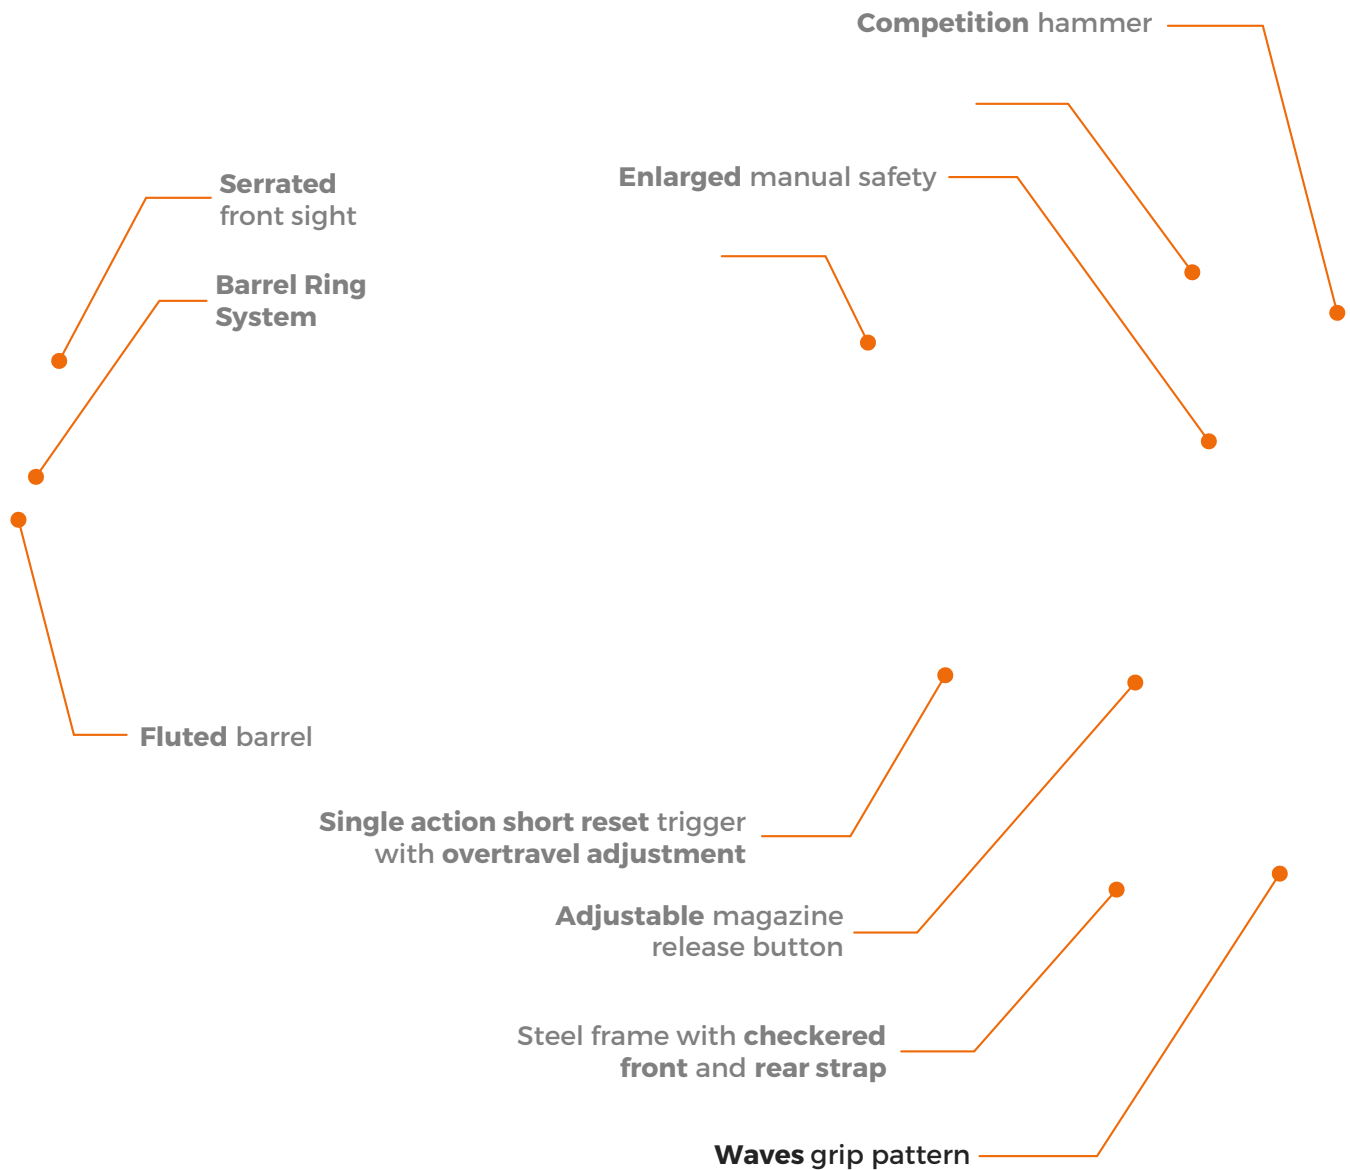

KMR W-02

CUDA X

KMR
PRECISION ARMS

**READY
TO
COMPETE**

KMR W-02

CUDA X

SPECIFICATION

A Overall length	246 mm 9.7 in
B Slide length	220 mm 8.7 in
C Overall width	39 mm 1.5 in
D Slide width	25 mm 1 in
E Overall height	144 mm 5.7 in
F Sight line	203 mm 8 in
G Barrel length	152 mm 6 in

1175 g | 41,5 oz

Weight:

with empty magazine

1265 g | 44,6 oz

Trigger pull:

< 13.5 N

Springs:

main spring / recoil spring

17 lbs / 12 lbs

Disclaimer: Technical Data are rounded and do not reflect tolerances - they may be altered without notice! Subject to technical changes.

Packaging Content:

magazine 3pcs, cleaning kit, KMR oil, barrel mounting tool, main spring 14 lbs, recoil springs 11 lbs, 13 lbs, buffer set, hex keys, threadlocker